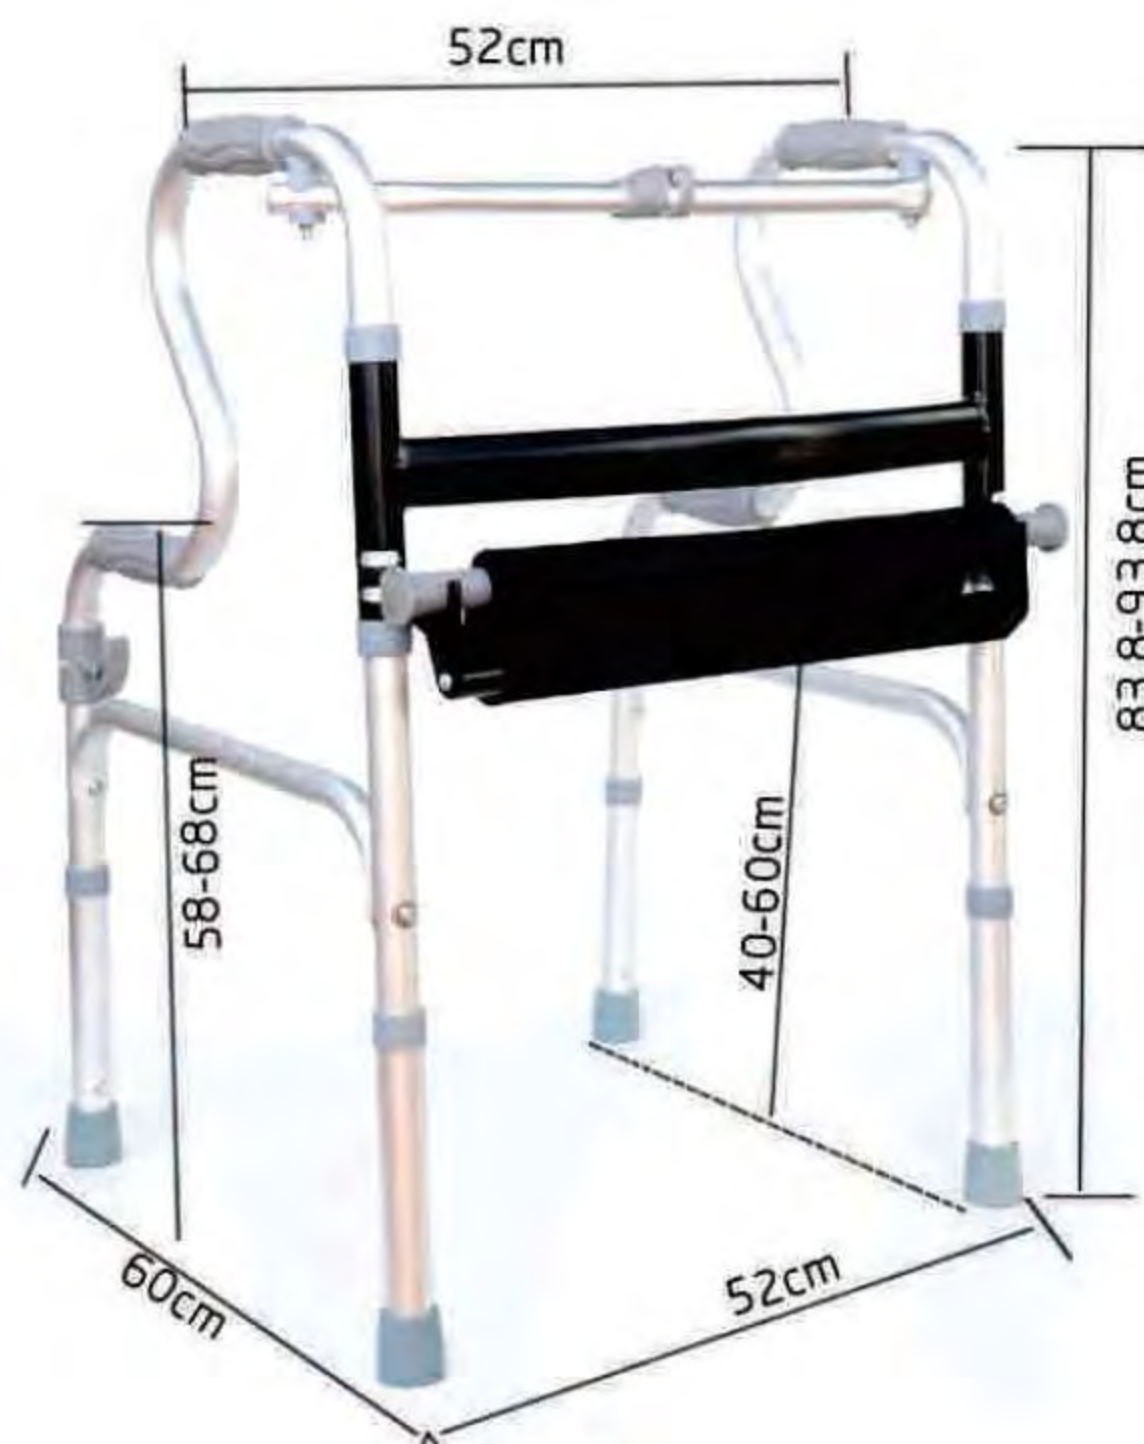

Folding Aluminum Alloy Walking Aid With Seat

帶座椅折疊鋁合金代步助行器

Model: WAM

Features:

- The S-bend design of assisting to get up can help users get up from the chair, bed, or toilet without being supported by others.
- Made of double-layer oxford cloth, soft without losing toughness, breathable and durable, easy to clean
- Convenient and simple to sit on, unfold the cushion when sitting down, and retract the cushion when walking
- PVC soft grip, with non-slip texture, will not be tired for a long time
- Applicable crowd: the elderly, those with inconvenient legs and feet, and those with leg and foot rehabilitation
- 輔助起身S彎設計, 可幫助使用者從坐椅上或者床上、馬桶上自起身不用別人攙扶
- 採用雙層牛津布制做, 柔軟不失韌性, 透氣耐用, 易清潔
- 行走方便簡單, 需要坐下時展開坐墊, 行走時收起坐墊
- PVC軟質握把, 帶防滑紋理, 久握不累
- 適用人群: 老年人, 腿腳不方便者, 腿腳復健者

Specifications

Product Model 產品型號	WAM
Product Material 產品材質	aluminum alloy 鋁合金
Product Function 產品功能	out walking aid 外出助行
Expanded Size 展開尺寸	60*52*83.8cm
Folding Size 折疊尺寸	83.8*52*10cm
Adjustable Height 可調節高度	83.8-93.8cm
Packing Size 包裝尺寸	80*56*9cm
Package Weight 包裝重量	2.5kg

Instructions

- 將產品取出打開兩邊即可, 收的時候按住產品頂部中間的那個按鈕即可, 四腳可隨意調節高低
- 將坐墊橫桿從後面取下拉向前面放置橫桿卡扣內卡好即可

注意事項:

- 使用前請檢查每個點的卡扣有無問題, 確認全部卡到位之後方可安心使用