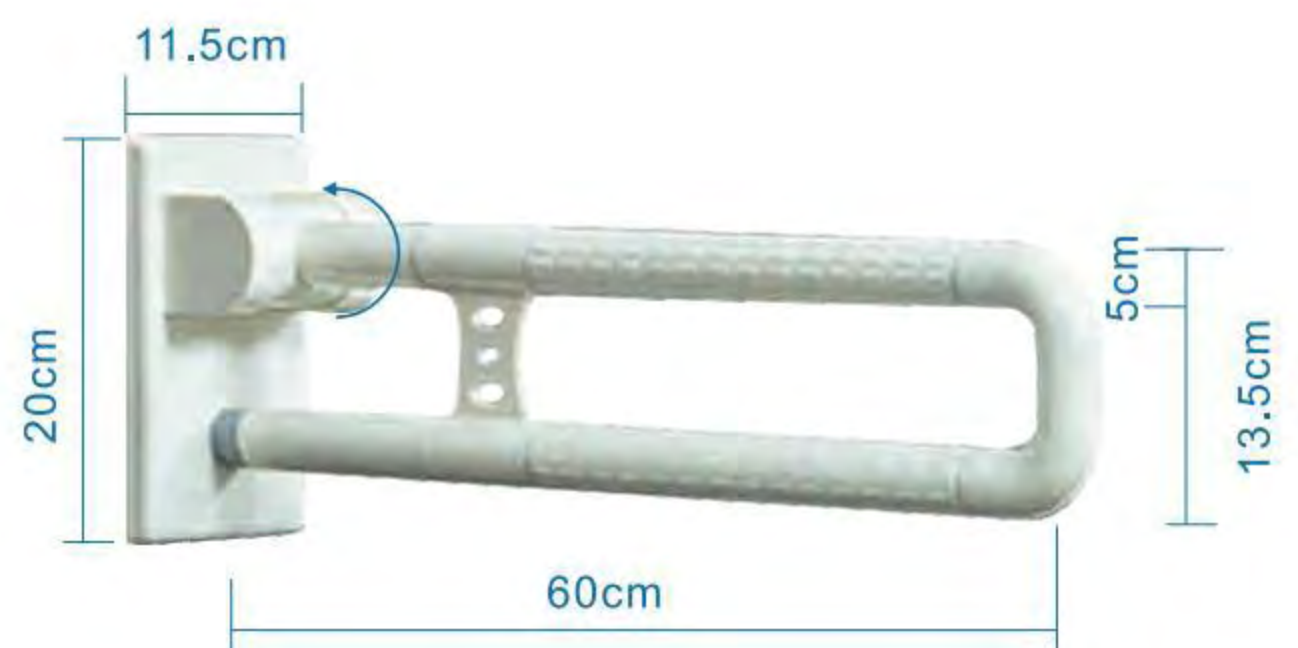

U-shaped Folding Anti-skid Handrail (Toilet Armrest)

U型可摺疊防滑扶手-(坐便器扶手)

Model: WBV

Features:

- Polished rounded corners, anti-skid and anti-falling, are not afraid of gripping with wet hands, effectively preventing accident
- Anti-rust, corrosion-resistant, no deformation, safer to use
- Foldable to free up space
- Built-in thick stainless steel, double pipes are more firm and non-slip, super load-bearing 600 kg
- Suitable for: toilets, stairs and other places, easy to install, easy to get

- 防滑防摔:大顆粒凸起打磨圓角防滑,有效增加阻力防止意外
- 內置加厚不鏽鋼內管,雙管加固更牢固防滑
- 不凍手、防生鏽、耐腐蝕、不變形、使用更安全
- 可摺疊,釋放空間
- 超強承重600斤,易安裝,輕鬆搞定
- 適用於:衛生間、樓梯等場所使用

Specifications

Product Model 產品型號	WBV
Product Function 產品功能	Anti slip and fall prevention, Foldable 防滑防摔, 可摺疊
Material 材質	tube nylon +304 stainless steel 外管尼龍+304不銹鋼內管
Installation Method 安裝方式	drilling 打孔
Product Bearing 產品承重	300kg
Product Size 產品尺寸	60*20*11.5cm
Product Weight 產品重量	2.95kg
Package Size 包裝尺寸	62*20*10cm
Packing Weight 包裝重量	3.2kg

Instructions

- 選定安裝扶手的位置, 將扶手放在安裝位上, 擰開蓋子
- 選擇安裝的孔位, 建議選擇3個對稱孔位, 用鉛筆在牆面畫出安裝孔位
- 用衝擊鑽在做標記的牆體上打孔
- 將塑膠膨脹塞放入已鑽好的孔內, 膨脹塞要沒入牆內
- 將扶手放在孔位處, 扶手底板上的孔和牆面的孔對準, 將螺絲穿過底板用螺絲刀固定
- 確認4顆螺絲是否都固定牢固
- 確認OK後, 將底板面蓋蓋好, 固定在卡位處

◆ 注意事項:

1. 安裝前請確認安裝牆面是否牢固
2. 需加固才可安裝牆體: 多孔磚、灰砂磚、薄空心磚、單木板牆等中等低承受力牆體
3. 實體牆轉孔: 若發現牆質疏鬆承載力不強, 或者安裝螺絲是輕鬆好擰, 請再次確認牆體受力度
4. 如有問題, 請換個位置安裝或加固處理, 可往牆體裡灌注水泥等其凝固後再轉孔安裝