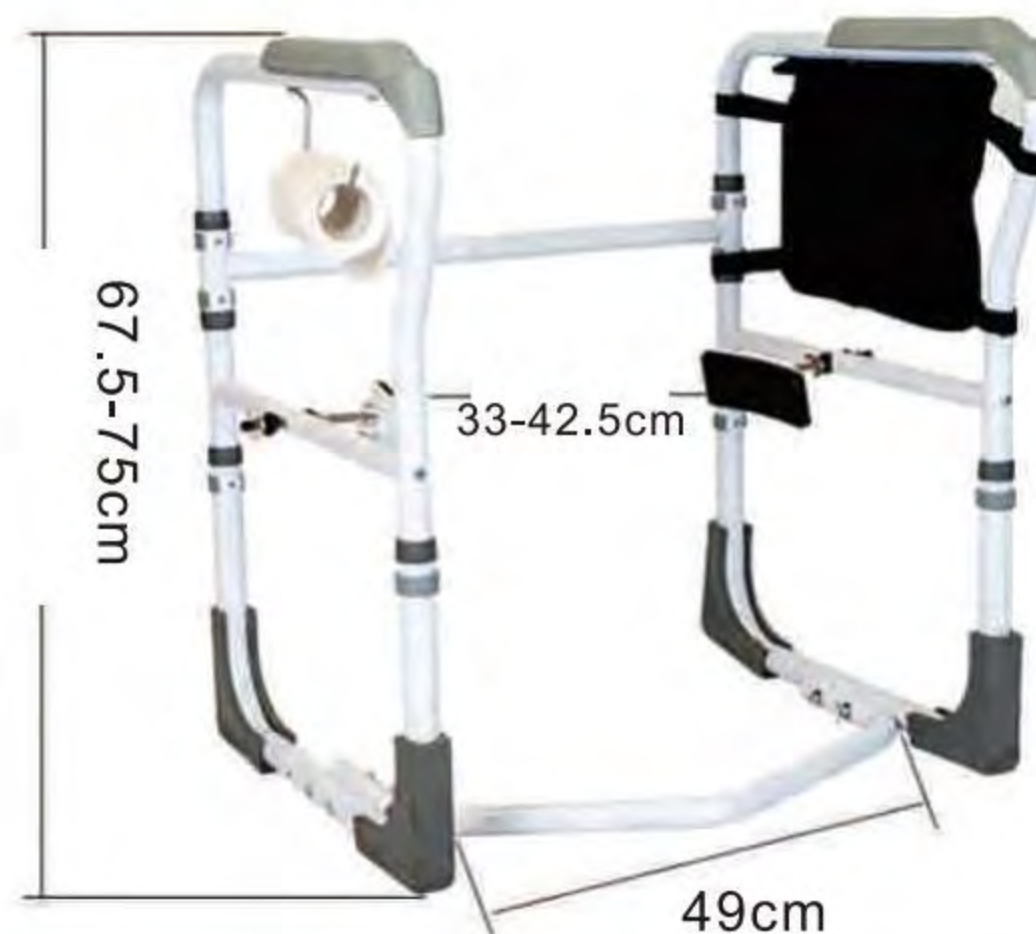

Foldable Toilet Armrest

可折疊馬桶扶手

Model: WCK

Features:

- The rotating movable clip can adapt to the closetool with different radians, and can fit for a long time without loosening
- The height of gear 4 can be adjusted according to the height of the human body, up to 75CM
- Dirt-resistant, easy to clean, anti-skid grain pattern, enhanced friction, wear-resistant, durable, comfortable feel
- With a storage bag, it can store mobile phones, wallets, etc. It is convenient and simple to take when you use it
- 旋轉活動夾片可適應不同弧度馬桶，長久貼合不鬆動
- 4檔高度可調節，可根據人體的高矮來調節，最高可達75CM
- 耐髒易清潔，花紋防滑顆粒，增強摩擦，耐磨耐用，手感舒適
- 帶置物收納袋，可收納手機、錢包等等，隨用隨取方便簡單

Specifications

Product Model 產品型號	WCK
Product Function 產品功能	toilet assistance 如廁輔助
Material 材質	carbon steel pipe 高強度碳素鋼管
Color 顏色	white 白色
Bearing 安全承重	136kg
Product Size 產品尺寸	49*60*67.5-75cm
Product Weight 產品重量	6300g
Package Size 包裝尺寸	61*11*66.5cm
Packing Weight 包裝重量	7.38kg

Instructions

◆ 將馬桶扶手放置於馬桶周邊，將夾具組件夾到馬桶上，鎖牢固完成安裝。

◆ 注意事項：

- 1.使用前確定所有固定組件均完好和牢固。
- 2.不得在不平坦和濕滑地面使用。
- 3.如有髒汙，請使用溫和的清水或肥皂水清洗，然後用毛巾擦幹，請勿使用有腐蝕性的清潔劑和易刮傷產品的工具清洗。