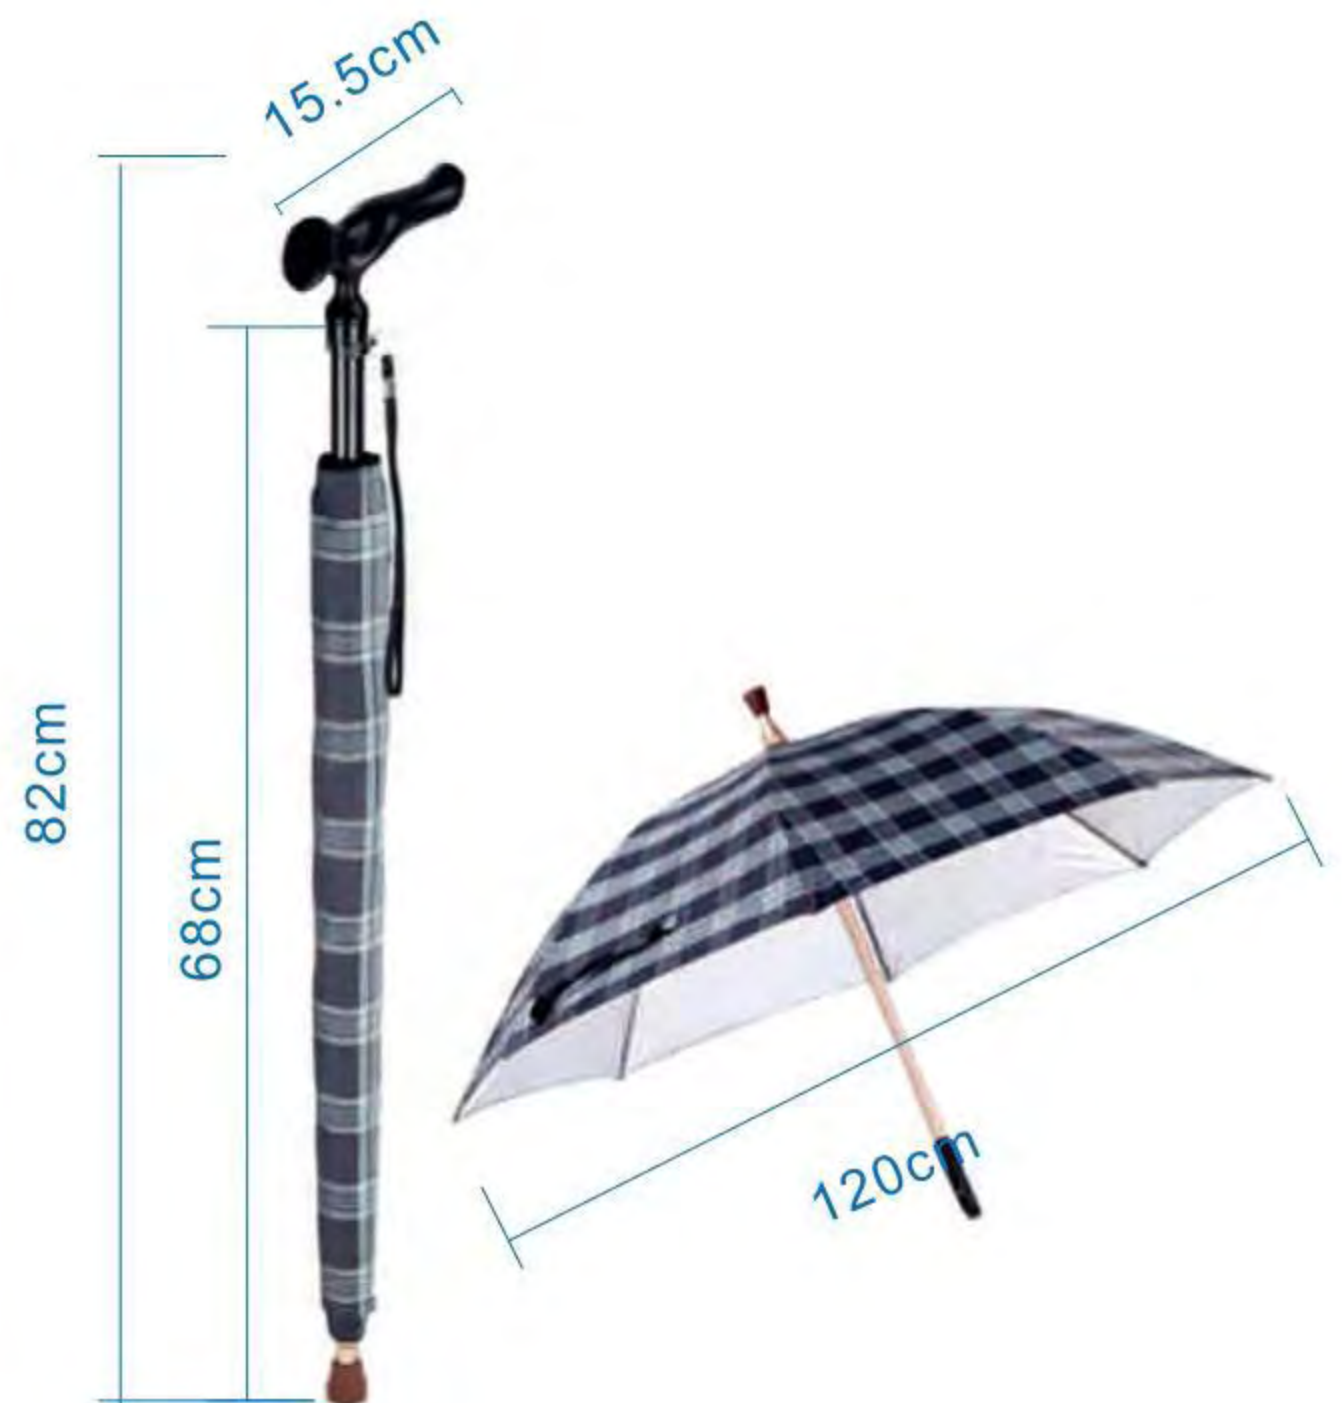

Intelligent Alarm Walking Aid For Umbrella Stick

智能報警傘杖助行器

Model: WAZ

Features:

- LED lighting function, non-slip handle, comfortable grip, intimate wrist strap, easy to carry
- One stick is multi-purpose, the pinball is locked more securely, press the pinball and pull it out can be used as an umbrella and a cane
- Anti-skid rubber foot pads are wear-resistant and have automatic red light warning function, making travel safer and more assured
- The product comes with radio, MP3 functions, and an SD memory card is included, and you can download favorite tracks by yourself, so that the elderly will not be alone
- LED照明功能, 防滑手柄, 握持舒適, 私密腕帶, 攜帶方便
- 一杆多用, 彈球鎖得更牢, 按下彈球拉出可用作傘和手杖
- 防滑橡膠腳墊耐磨, 並具有自動紅燈報警功能, 讓出行更安全更有保障
- 產品配有收音機、MP3功能, 並配有SD存儲卡, 您可以自行下載喜愛的曲目, 讓老人不再孤單

Specifications

Product Model 產品型號	WAZ
Material 材質	aluminum alloy 鋁合金
Product Function 產品功能	lighting, alarm, mp3, radio, red light warning 照明、跌倒報警、mp3、收音機、紅光警示
Charging Mode 充電方式	USB
Led Lighting 照明	4個角度可調
Product Bearing 產品承重	150kg
Product Size 產品尺寸	82*15.5*4cm
Product Weight 產品重量	620g
Package Size 包裝尺寸	84.5*17.5*8.5cm
Packing Weight 包裝重量	1kg

Instructions

- MP3音樂播放操作方法: 支持TF卡播放, 相容MP3格式
- FM收音機操作方法: 電源鍵長按3秒開啟, 短按電源鍵即可關閉
- 照明功能操作方法: 遠近燈光4擋可調節拐杖, 紅色按鍵為開啟照明
- 跌倒聲光報警操作方法: 可以手動一鍵開啟跌倒聲光報警
- 手動照明紅光警示功能: 操作方法可提醒周圍車輛, 注意行人, 照明加紅光閃爍拐杖

◆ 注意事項:

1) 產品充電過程中紅燈提示, 充滿後燈滅
2) 照明使用約8小時左右, MP3使用時間約6-8小時
3) 使用後請及時充電, 以免影響使用
4) 使用時請一定正確使用產品, 注意抓握方式
5) 請遠離火源及潮濕環境, 以免影響使用
6) 請不要私自拆裝、改裝產品, 以免使用時造成故障
7) 充電時請不要濕手充電, 以免造成意外