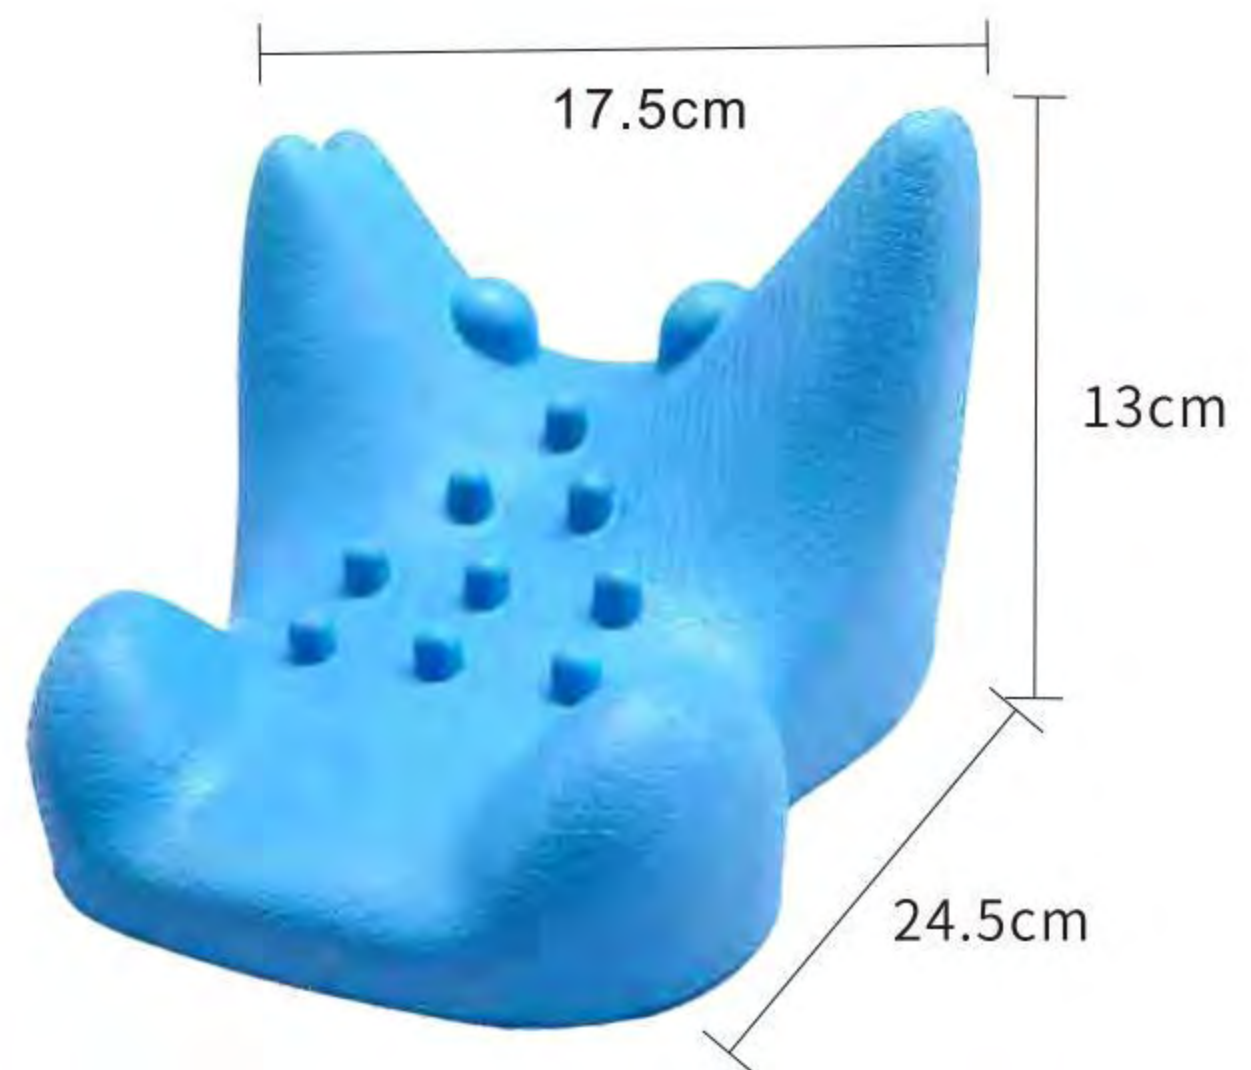

PU Cervical Massage Pillow

PU頸椎按摩舒緩枕

Model: MBC/MBG

Features:

- Acupoint massage is based on the acupoint technology of traditional Chinese medicine;
- The side is raised, and the fixed head does not slide;
- Finger pressure particles, touch the muscle tenderness point, relax the cervical spine;
- Guide slot, guide correct posture when using

- 穴位按摩, 依據中醫穴位技術;
- 側邊加高, 固定頭部不滑動;
- 指壓顆粒, 觸及肌肉壓痛點, 放鬆頸椎;
- 引導槽, 使用時引導正確姿勢

Specifications

Product model 產品型號	MBC/MBG
Product function 產品功能	massage the neck 按摩頸部
Product material 產品材質	PU
Product size 產品尺寸	24.5*17.5*13cm / 24.5*17.5*13cm
Package size 包裝尺寸	26.5*16*19cm / 26*19*13cm
Packing weight 包裝重量	526g / 561g

Instructions

- 取出產品, 放到頸椎合適位置即可使用, 以自我感受舒服為宜。
- 注意事項:
  不能整夜使用, 本產品是頸椎物理輔助工具, 不能當做普通睡覺的枕頭, 不能整夜使用。
  嚴重不適者請及時檢查治療嚴重不適者, 如行動障礙, 四肢僵硬無力, 走路踩棉花感等症狀, 建議及時檢查治療。