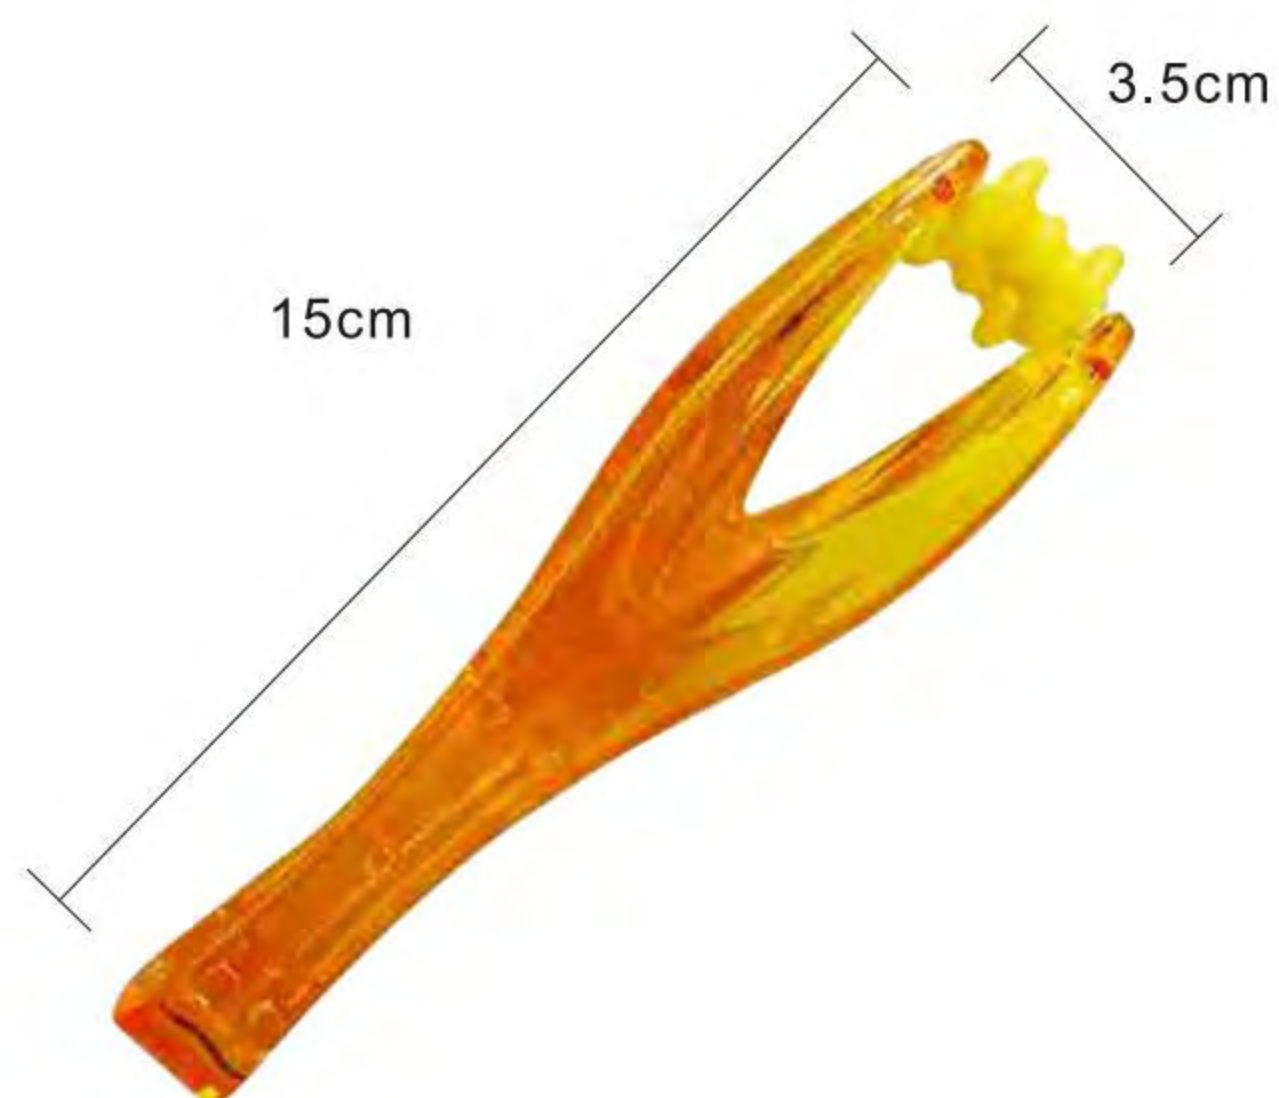

Roller Finger Massager

滾輪式手指按摩器

Model: MAL

Features:

- Choose the best material and use it more safely
- The roller of the product is soft and elastic, Don't worry about finger size
- Compact and portable, easy to operate and use
- Suitable for: hand training, postoperative rehabilitation, muscle strength training, etc

- 優選材質, 使用更放心
- 產品滾輪柔軟, 有彈性, 不用擔心手指大小
- 小巧便攜, 操作簡單, 使用方便
- 適用於: 手部訓練、術後康復、肌力鍛煉等

Specifications

Product model 產品型號	MAL
Product material 產品材質	plastic 塑膠
Product Function 產品功能	rolling massage 滾動按摩
Control mode 控制方式	manual 手動式
Applicable part 適用部位	gloves 手部
Product Size 產品尺寸	15*3.5*3cm
Product Weight 產品重量	31g
Packing Size 包裝尺寸	12*12*5cm
Package Weight 包裝重量	0.06kg

Instructions

- 將產品取出, 掰開將手指放入即可開始推拉按摩
- 根據需要部分滾動按壓按摩球
- 此款為塑膠製品請遠離火源或高溫環境, 以免造成產品損壞, 以防影響使用壽命

- 注意事項:
- 每個人對力度要求不一樣, 請自行調節